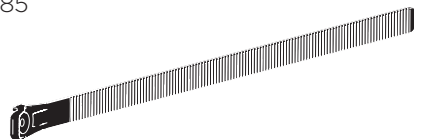

Thule VeloSpace XT Bike adapter
9381

Thule BackSpace XT
9383

Thule BackSpace XT 4th Bike Arm
9392

Thule Loading Ramp XT
9172

Thule Transport Wheel
9173

Thule XXL Fatbike Wheel Straps
985

Thule Bike Frame Adapter